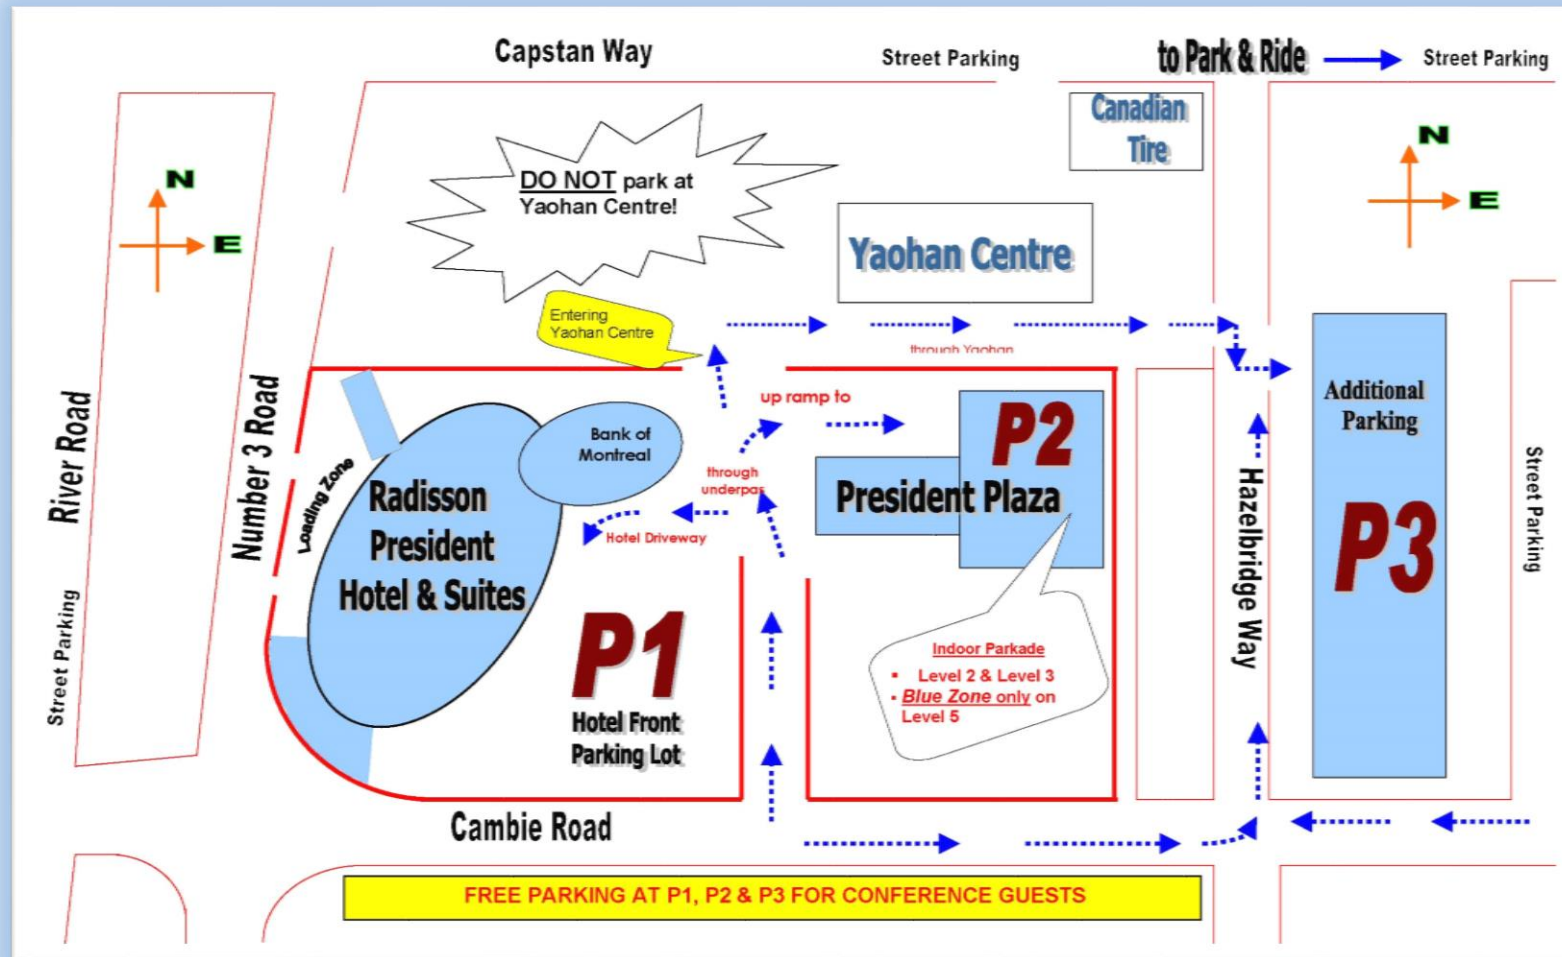

# BCTF New Teachers' Conference 2017

Complimentary parking for attendees is available in the following locations:

- In front of the hotel
- Level, 2, 3 (there is no level 4) in the President Plaza Parkade.
- Level 5: Blue zone only. Please **DO NOT** park in the red zone
  - Please **DO NOT** park at any time. at
    - T&T Supermarket
    - Yaohan Shopping centre